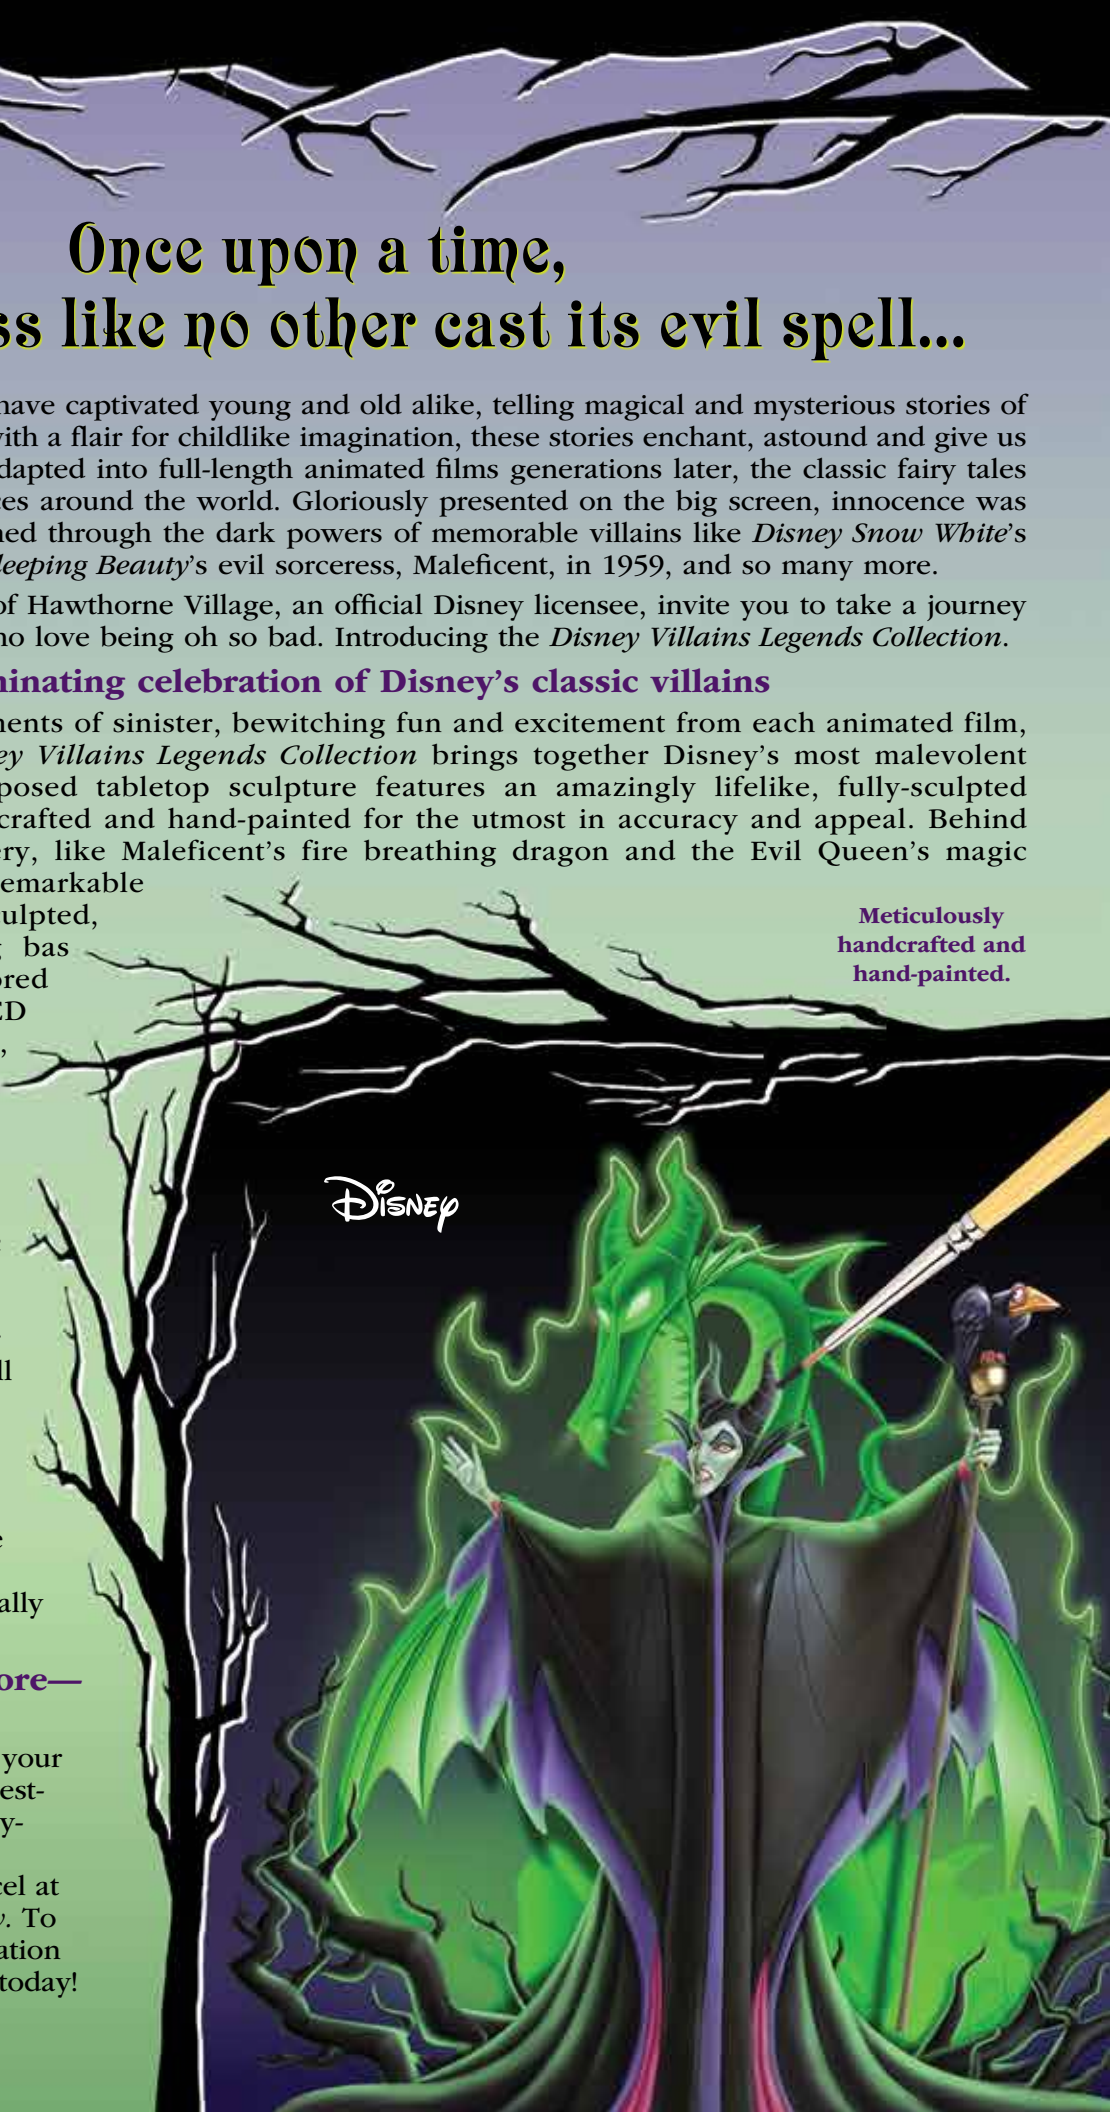

Meticulously handcrafted and hand-painted.

Begin your collection with Issue One, "Maleficent," the incarnation of dark magic summoning her fiery dragon. Subsequent sculptures will be shipped about every other month. Your second issue will be "Evil Queen."

In addition, each *Disney Villains Legends Collection* sculpture comes with a Bradford Exchange Certificate of Authenticity, attesting that this collection has been officially licensed by Disney.

Not available in any store—order now!

We encourage you to reserve your collection immediately. Our best-in-the business 365-day money-back guarantee assures your satisfaction and you may cancel at any time. *Send no money now.* To order, simply mail the Reservation Application or visit us online today!