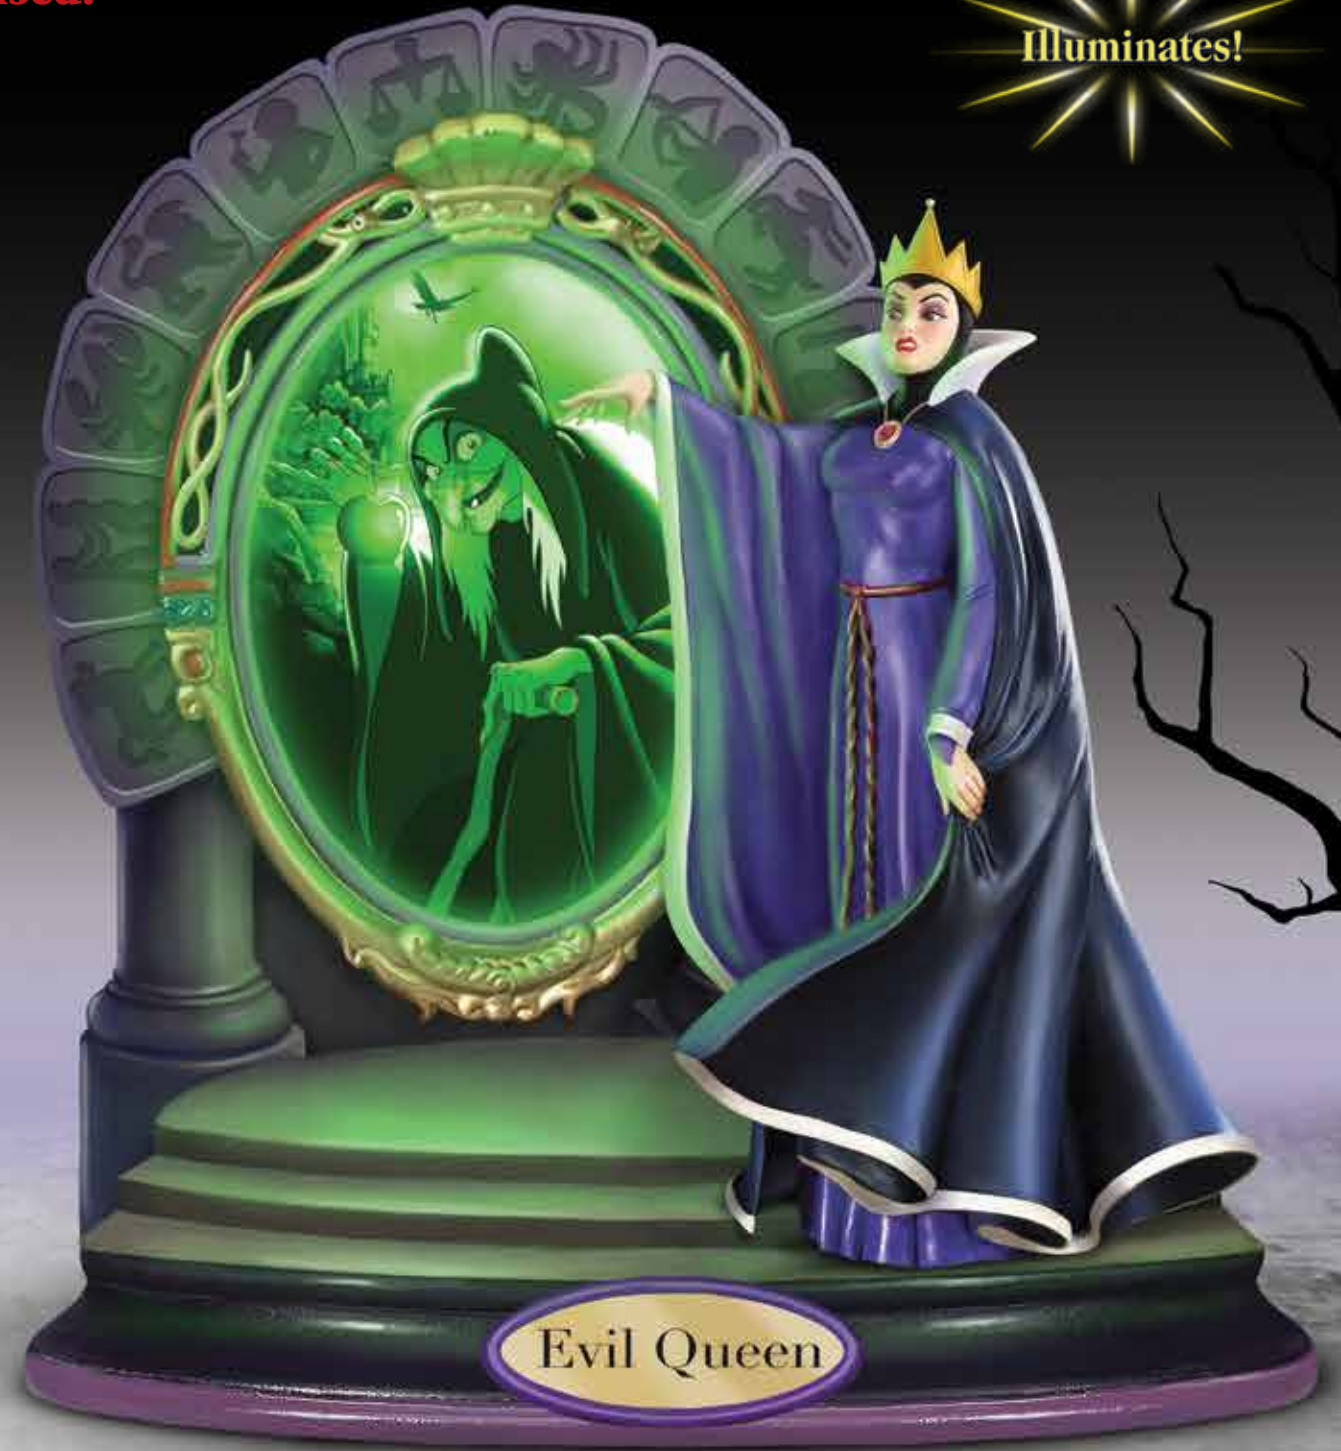

Officially licensed!

Illuminates!

Issue Two:
"Evil Queen"

Issue One:
"Maleficent"

Shown actual size, 7½" H x 6" W; Figures 5" H.
A fine collectible, suitable for ages 14 and older.