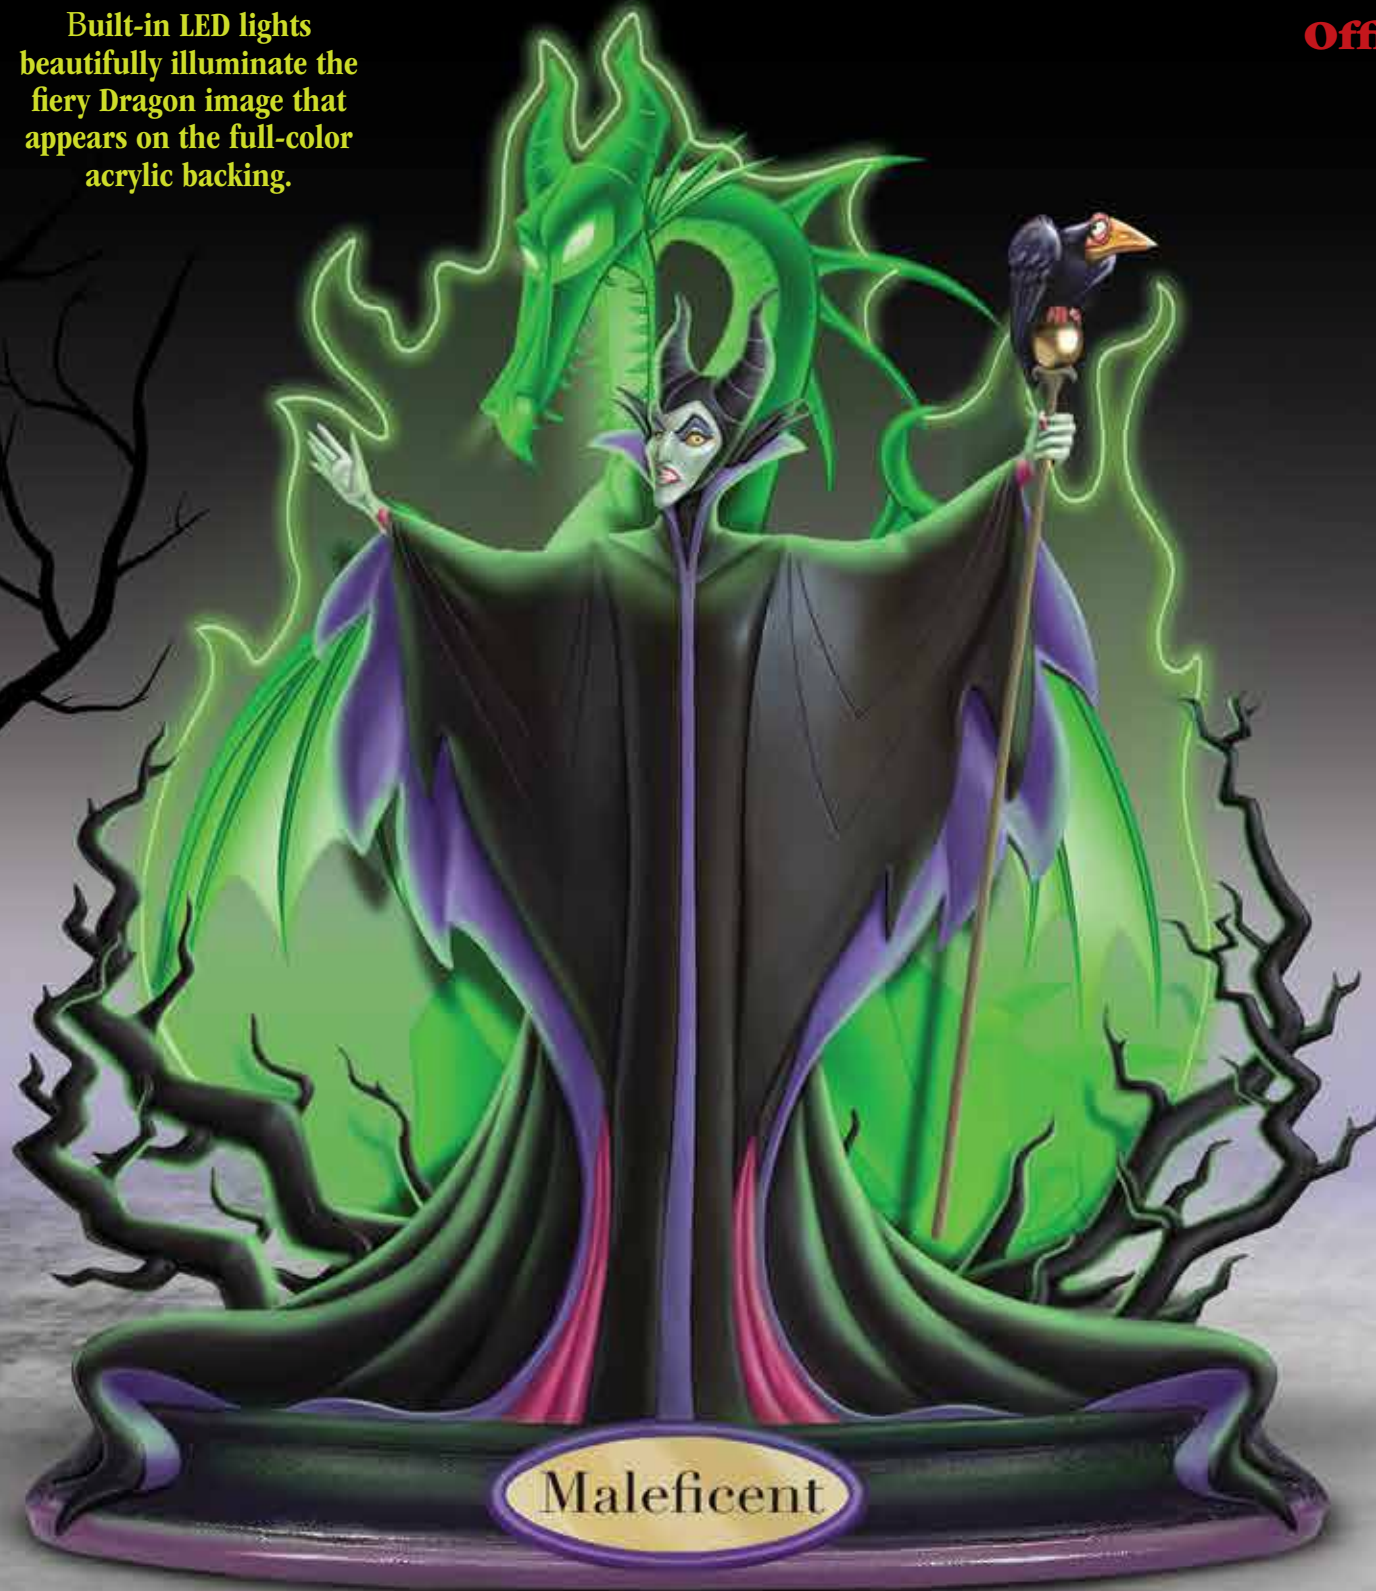

Officially licensed!

Illuminates!

Issue Two:
"Evil Queen"

Issue One:
"Maleficent"

Shown actual size, 7½" H x 6" W; Figures 5" H.
A fine collectible, suitable for ages 14 and older.